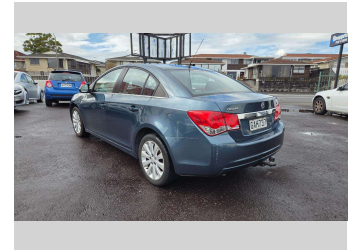

# 2011 Holden CRUZE CDX 1.8 AT

**Purchase Price** **\$4,850**  
Includes GST, Registration & Licensing

Finance may be available on this vehicle. Ask one of our friendly staff for more information.

Gain peace of mind with Mechanical Breakdown Insurance. **Ask us how.**

**Top features**

- » 4 Door Saloon
- » ABS Braking
- » Air Bags
- » Alloy Wheels
- » Auto Headlights
- » Cruise Control
- » Electric Windows
- » Heated Electric Leathe...
- » Parking Sensors
- » Remote Central Locking
- » Tiptronic Auto

**Body Style**  
4 door, Sedan

**Odometer**  
197,035 km

**Engine**  
1796 cc, Internal Combustion

**Fuel Type**  
Petrol

**Transmission**  
Automatic

**Wheels**  
Factory Alloys

**VIN**  
6G1PE5E56BL564198