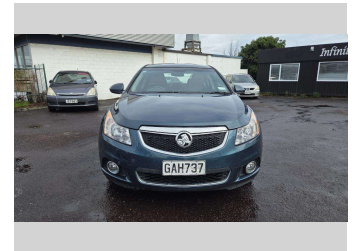

# 2011 Holden CRUZE CDX 1.8 AT

**Purchase Price** **\$4,850**  
Includes GST, Registration & Licensing

Finance may be available on this vehicle. Ask one of our friendly staff for more information.

Gain peace of mind with Mechanical Breakdown Insurance. **Ask us how.**

**Top features**

- » 4 Door Saloon
- » ABS Braking
- » Air Bags
- » Alloy Wheels
- » Auto Headlights
- » Cruise Control
- » Electric Windows
- » Heated Electric Leathe...
- » Parking Sensors
- » Remote Central Locking
- » Tiptronic Auto

**Body Style**  
4 door, Sedan

**Odometer**  
197,035 km

**Engine**  
1796 cc, Internal Combustion

**Fuel Type**  
Petrol

**Transmission**  
Automatic

**Wheels**  
Factory Alloys

**VIN**  
6G1PE5E56BL564198