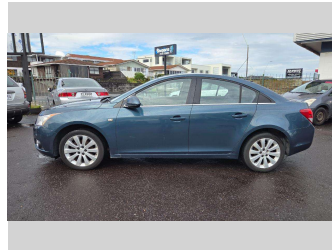

# 2011 Holden CRUZE CDX 1.8 AT

**Purchase Price** **\$4,850**  
Includes GST, Registration & Licensing

Finance may be available on this vehicle. Ask one of our friendly staff for more information.

Gain peace of mind with Mechanical Breakdown Insurance. **Ask us how.**

**Top features**

- » 4 Door Saloon
- » ABS Braking
- » Air Bags
- » Alloy Wheels
- » Auto Headlights
- » Cruise Control
- » Electric Windows
- » Heated Electric Leathe...
- » Parking Sensors
- » Remote Central Locking
- » Tiptronic Auto

**Body Style**  
4 door, Sedan

**Odometer**  
197,035 km

**Engine**  
1796 cc, Internal Combustion

**Fuel Type**  
Petrol

**Transmission**  
Automatic

**Wheels**  
Factory Alloys

**VIN**  
6G1PE5E56BL564198